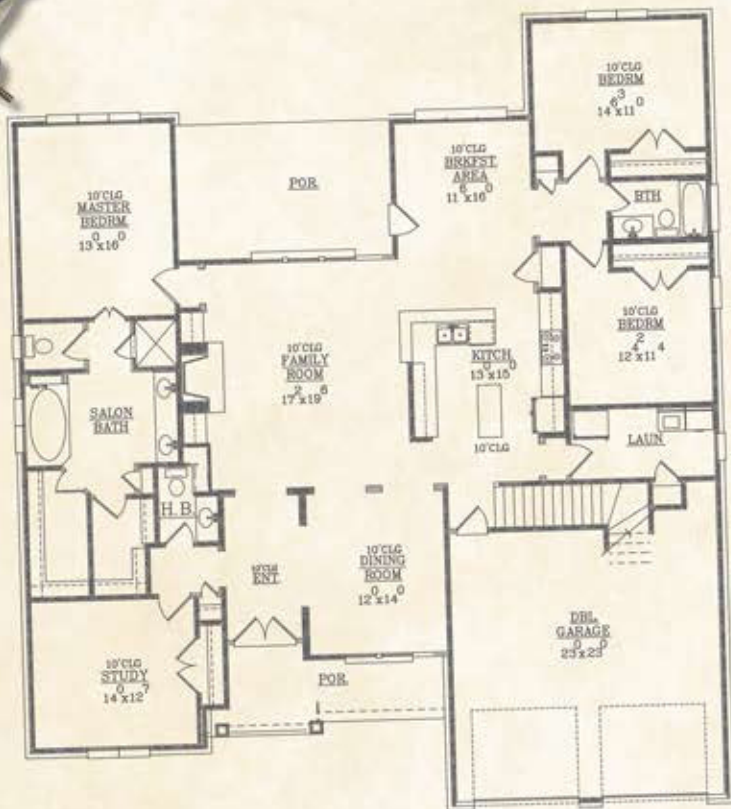

THE DOGWOOD

Heated Down: 2593 sq. ft.
 Heated Up: 312 sq. ft.
 Total Heated Brick: 2905 sq. ft.
 Bedrooms: 3
 Baths: 2.5