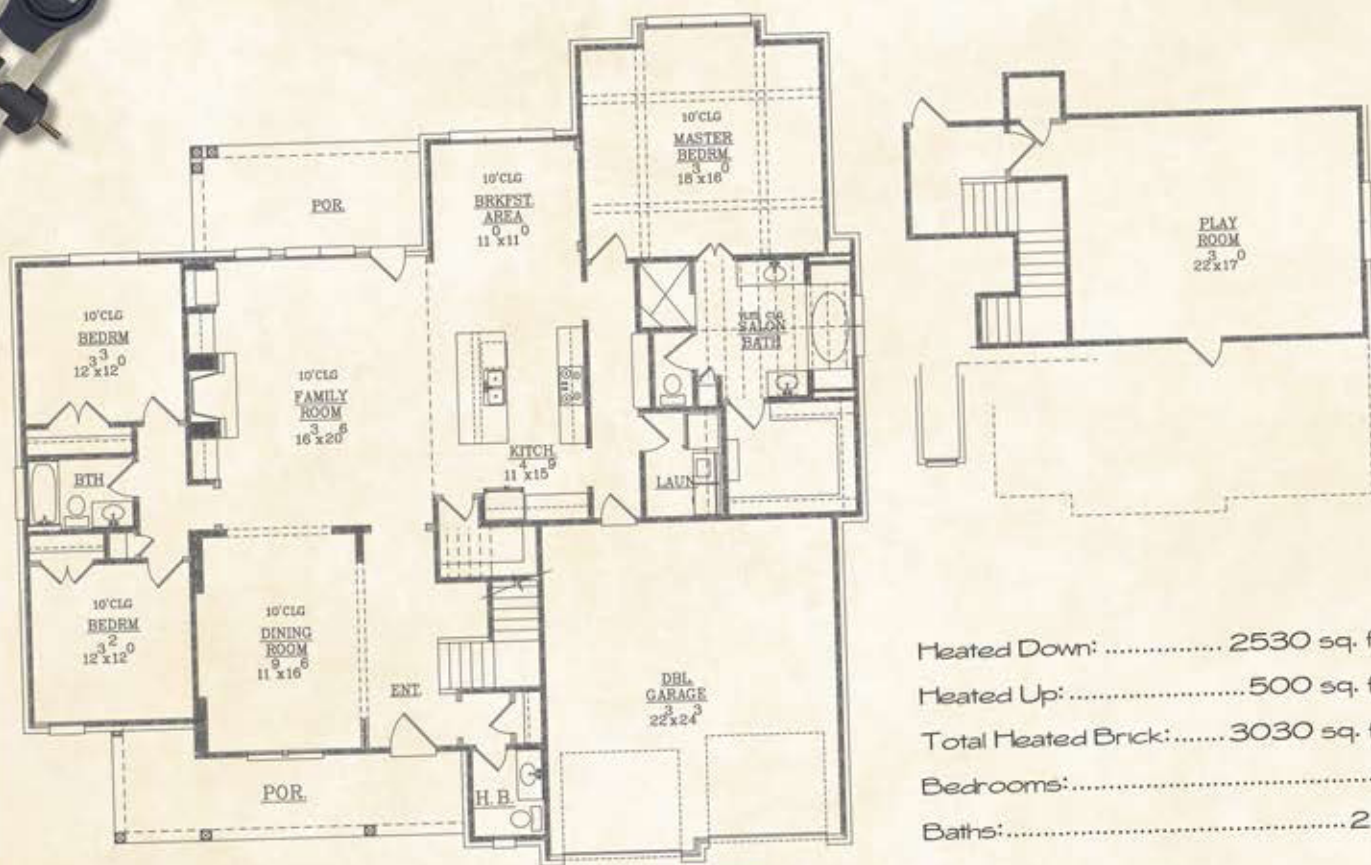

THE FAULKNER

Heated Down: 2530 sq. ft.
 Heated Up: 500 sq. ft.
 Total Heated Brick: 3030 sq. ft.
 Bedrooms: 3
 Baths: 2.5