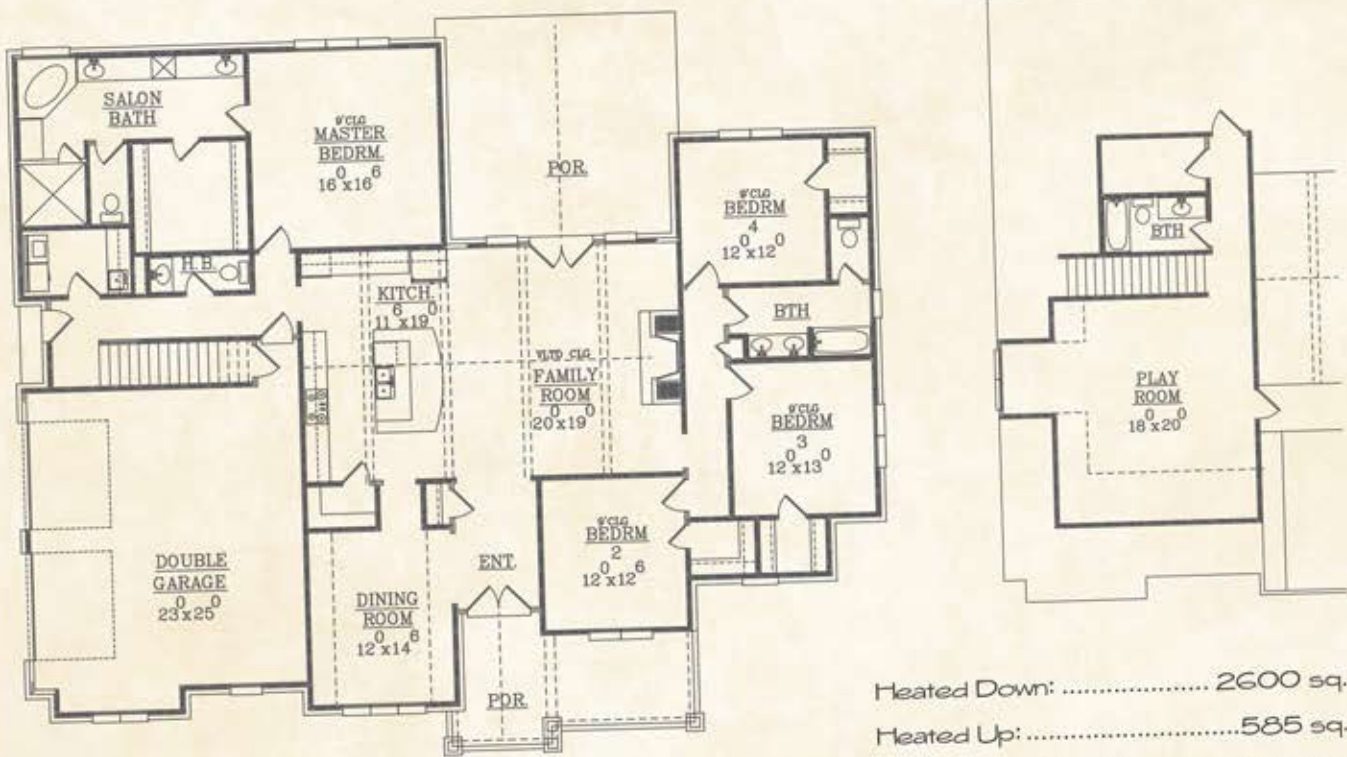

THE HARPER

Heated Down: 2600 sq. ft.
 Heated Up: 585 sq. ft.
 Total Heated Brick: 3185 sq. ft.
 Bedrooms: 4
 Baths: 3.5