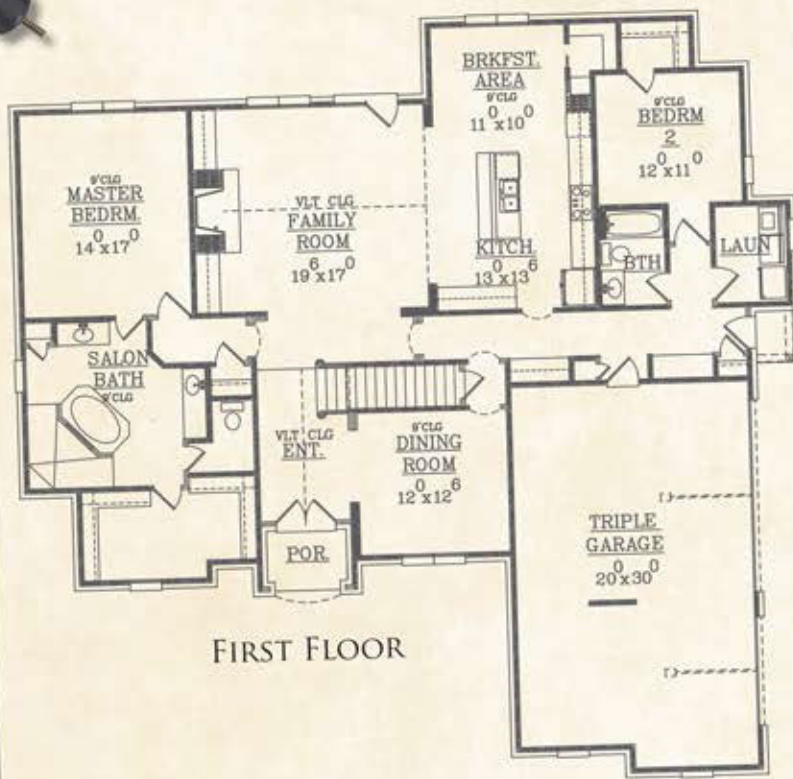

THE HOMeward

Heated Down: 2317 sq. ft.
 Heated Up: 984 sq. ft.
 Total Heated Brick: 3301 sq. ft.
 Bedrooms: 4
 Baths: 3