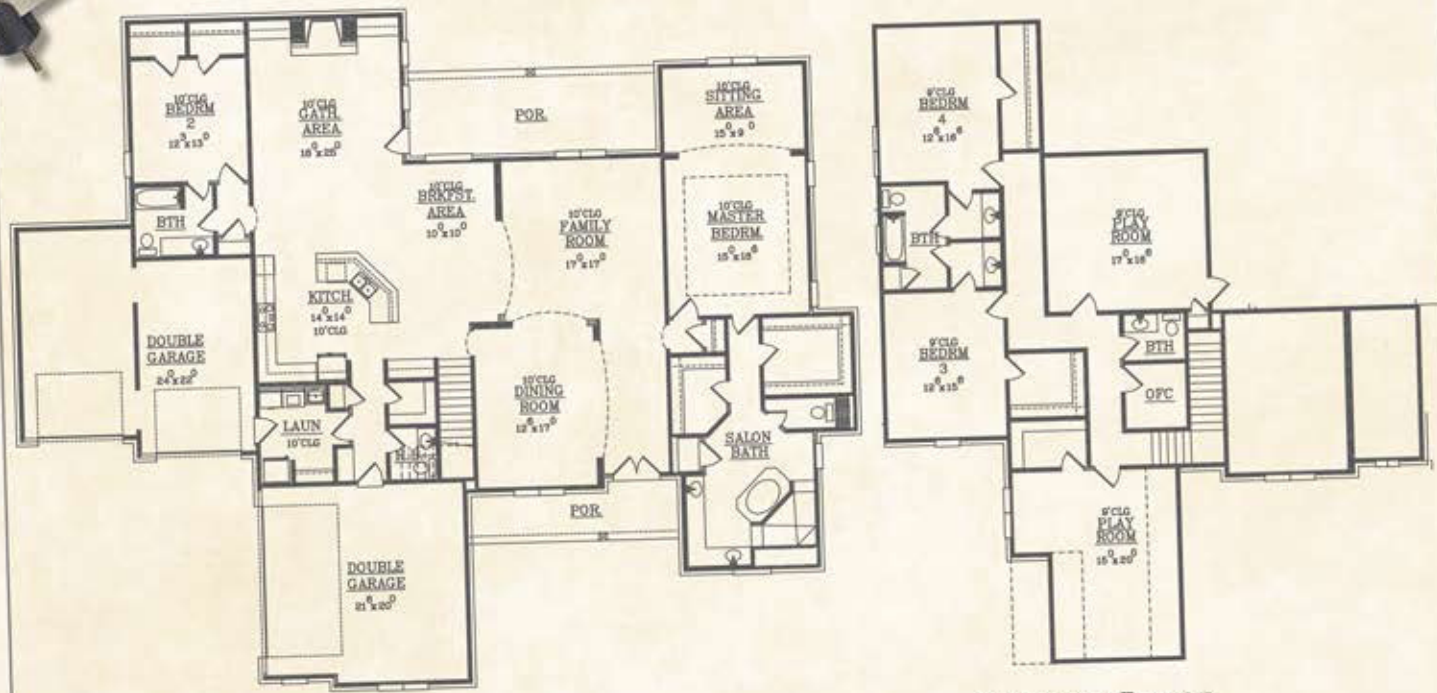

# THE SAVANNAH

FIRST FLOOR

SECOND FLOOR

- Heated Down: .....3083 sq. ft.
- Heated Up: .....1675 sq. ft.
- Total Heated Brick: .....4758 sq. ft.
- Bedrooms: .....5
- Baths: .....3.5

**SOUTHERN SERENITY** Homes